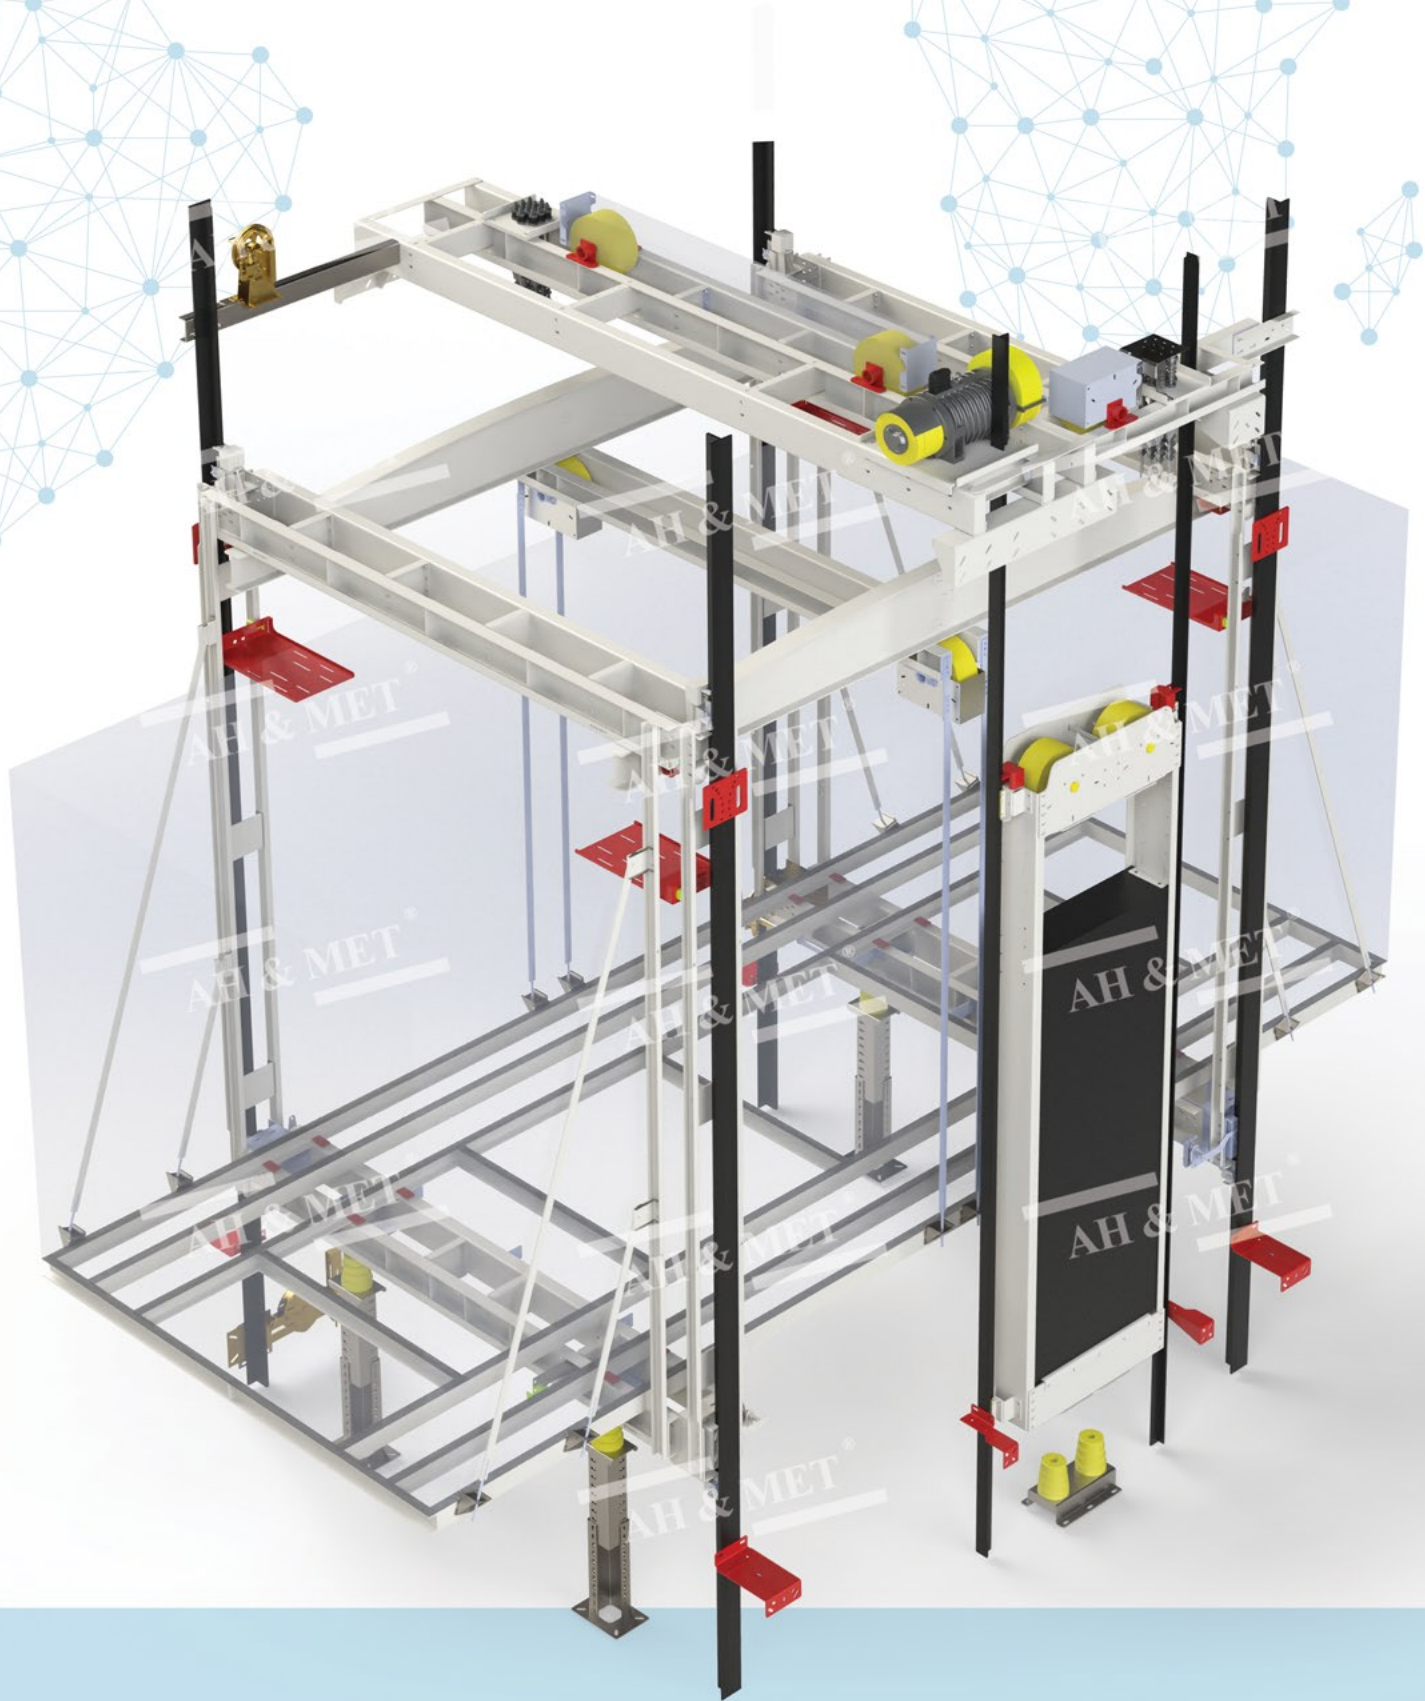

Tüm sistemlerimiz opsiyoneldir. Ürünlerimiz uygulanan teknik ve projelere göre farklılık göstermektedir.

Our products differ according to the applied techniques and projects.

Наша продукция отличается в зависимости от применяемых технологий и проектов

جميع أنظمتنا اختيارية، تختلف منتجاتنا حسب التقنيات والمشاريع المطبقة.