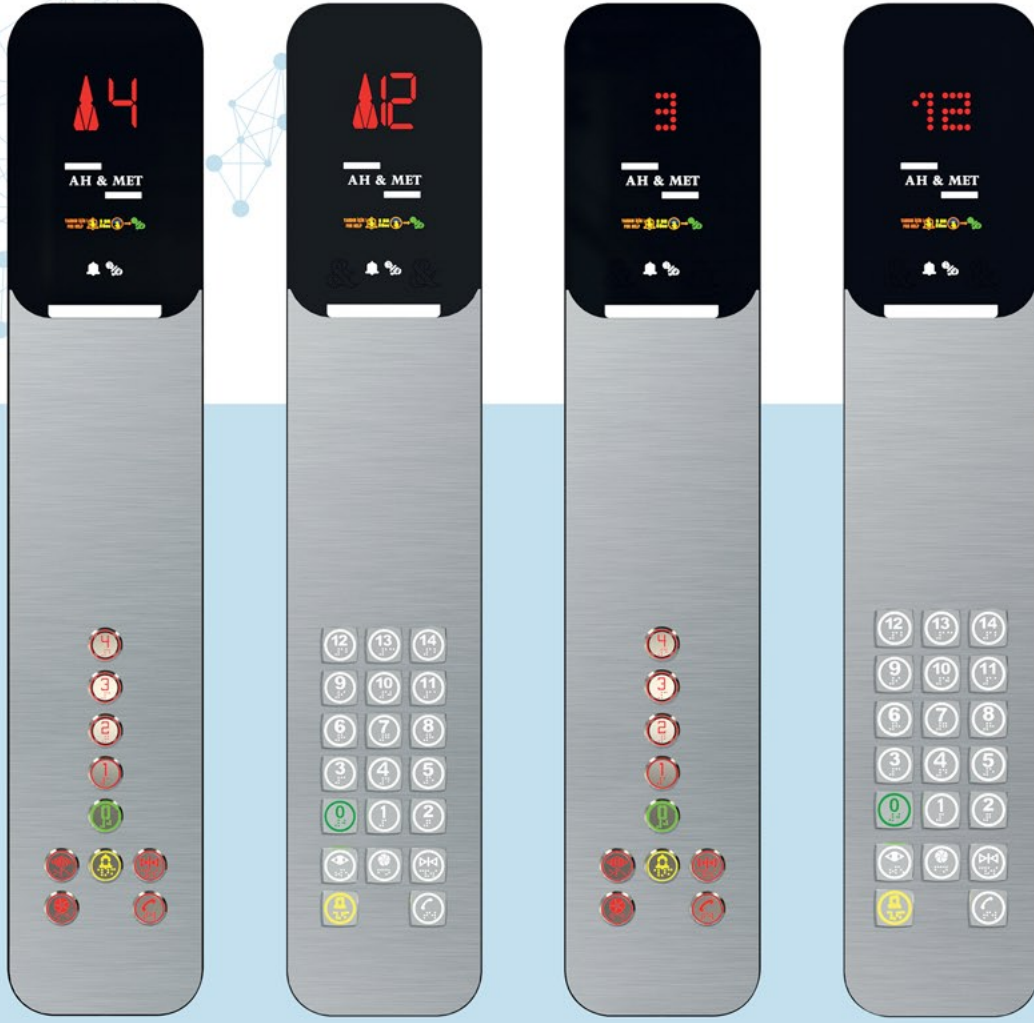

sevdiklerinizle
engelsiz yarınlar...

**TEK TARAFLI HİDROLİK
YÜK PLATFORMU**
ONE SIDED HYDRAULIC
GOODS PLATFORMS

**YATAY
ASANSÖR**
HORIZONTAL
ELEVATOR

**ÇİFT TARAFLI HİDROLİK
YÜK PLATFORMU**
DOUBLE SIDED HYDRAULIC
GOODS PLATFORMS

**MAKASLI
YÜK PLATFORMU**
SCISSOR TYPE
LOAD PLATFORM

**OTOPARK
ASANSÖRÜ**
PARKING
LIFT

Butonlar

Buttons

AHZ KABİN BUTONLARI
AHZ CAR OPERATION PANELS

AHZ KAT BUTONLARI
AHZ LANDING OPERATION PANELS

U29TM0001

U21TM0001
(TEMASSIZ)